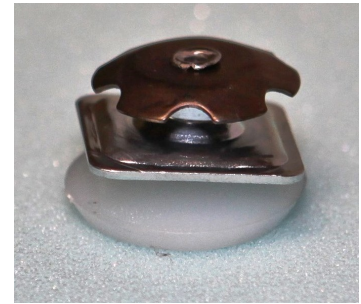

Metal Shell Covers: Natural Marless Plastic Base.

FURNITURE PARTS UNLIMITED FROM IFSCO

PR SERIES MONEY SAVER ROUND PLATFORM SWIVEL FLOOR GLIDES

A Functional Inexpensive Durable Swivel Glide

<u>Part #</u>	<u>Fits Tubing Size</u>		<u>Base</u>
19 PR	5/8"	Round tubing	7/8" Low
19 PR	3/4"	Round tubing	7/8" Low
15 PR	7/8"	Round tubing	7/8" Low
23 PR	3/4"	Round tubing	7/8" High
23 PR	7/8"	Round tubing	7/8" High
23 PR	1"	Round tubing	7/8" High
27 PR	7/8"	Round tubing	1-1/8"
27 PR	1"	Round tubing	1-1/8"
27 PR	1-1/8"	Round tubing	1-1/8"
29 PR	7/8"	Round tubing	1-5/16"
29 PR	1"	Round tubing	1-5/16"
29 PR	1-1/8"	Round tubing	1-5/16"
49 PR	1"	Round tubing	1-11/16"
49 PR	1-1/8"	Round tubing	1-11/16"
49 PR	1-1/4"	Round tubing	1-11/16"

Available Base Colors: Black, Beige, Natural, Gold, Grey, Brown or Colors to Suit

FURNITURE PARTS UNLIMITED FROM IFSCO

PS SERIES MONEY SAVER SQUARE PLATFORM SWIVEL GLIDES

For Metal Furniture Displays &
Other Products

<u>Part #</u>	<u>Fits Tubing Size</u>		<u>Base</u>
23 PS	3/4"	Square tubing	7/8"
23 PS	13/16"	Square tubing	7/8"
23 PS	7/8"	Square tubing	7/8"
23 PS	1"	Square tubing	7/8"
27 PS	3/4"	Square tubing	1-1/8"
27 PS	13/16"	Square tubing	1-1/8"
27 PS	7/8"	Square tubing	1-1/8"
27 PS	1"	Square tubing	1-1/8"
29 PS	3/4"	Square tubing	1-5/16"
29 PS	13/16"	Square tubing	1-5/16"
29 PS	7/8"	Square tubing	1-5/16"
29 PS	1"	Square tubing	1-5/16"
49 PS	13/16"	Square tubing	1-11/16"
49 PS	7/8"	Square tubing	1-11/16"
49 PS	1"	Square tubing	1-11/16"

Metal Shell Covers: Natural Marless Plastic Base.

FURNITURE PARTS UNLIMITED FROM IFSCO

METAL SCHOOL SWIVEL GLIDES

Durable Metal Cushion Floor Glide
for Public & Institutional Seating

<u>Part #</u>	<u>Fits Tubing Size</u>	<u>Style</u>
8100	1"	Round tubing Platform
8110	1"	Round tubing Ferrule
8120	7/8"	Round tubing Ferrule
8130	3/4"	Round tubing Ferrule
8140	5/8"	Round tubing Ferrule
8150	1"	Square tubing Platform